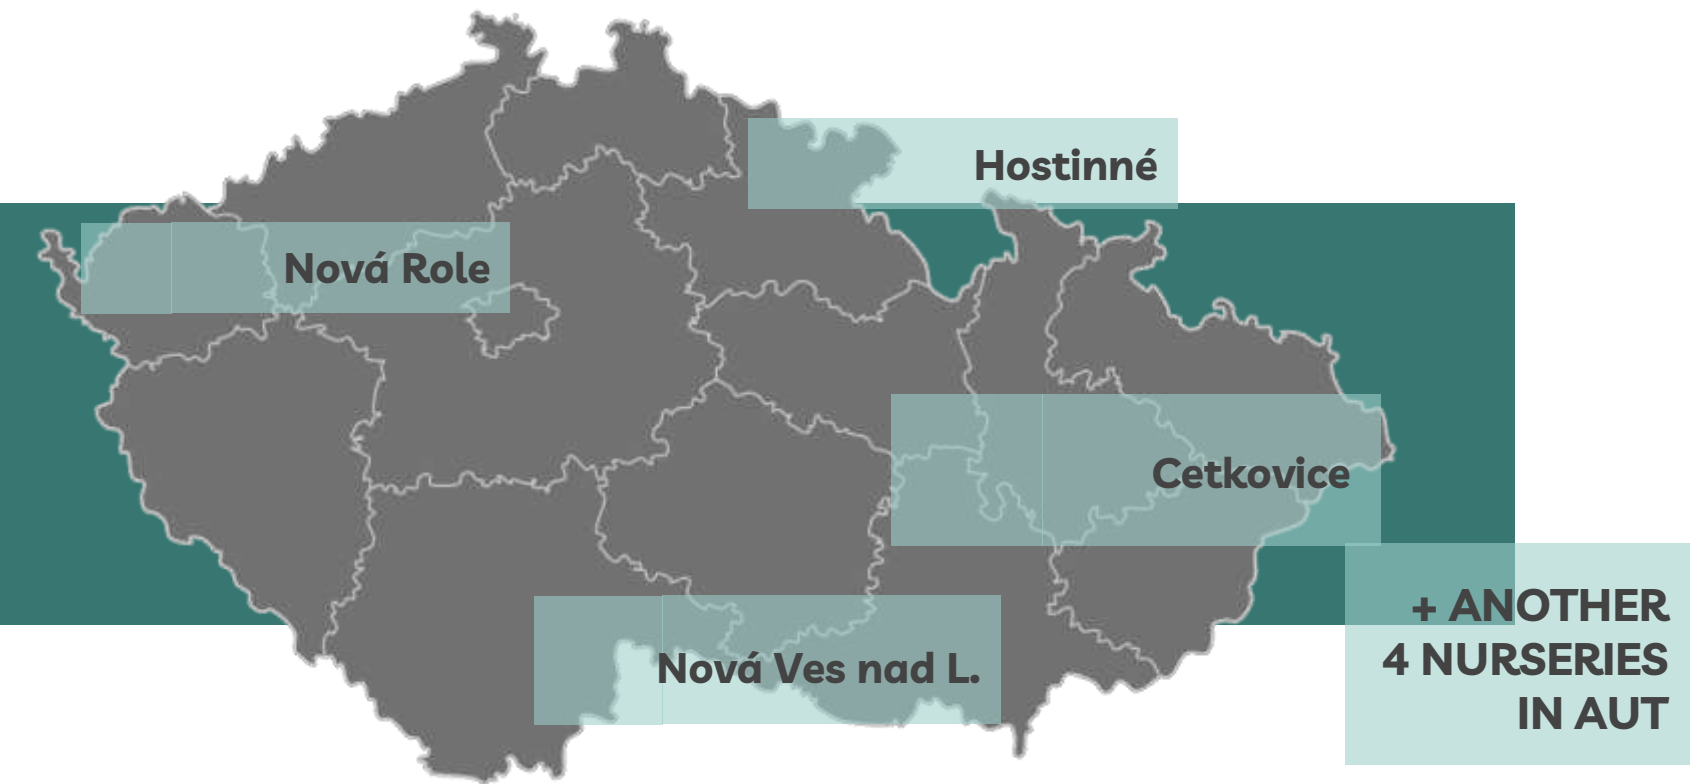

OUR FOREST NURSERIES IN CZE

117,5 hectares of production fields